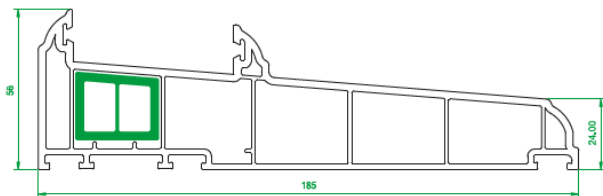

4001
Outer Frame

4002
Small Sash

4003
Medium Sash

4005
150mm Cill

4006
185mm Cill

4007
225mm Cill

4008
24mm Ovolo Co Ex
Glazing Bead

4009
24mm Square Co Ex
Glazing Bead

4010
Interlock

4012
Sash Stop

4013
Sash Stop with upstand

4101
Astragal Bar

4120
20mm Add On

4401
Thermal Insert
For 4001 Outer Frame

4402
Thermal Insert
For 4003 Medium Sash

4403
Thermal Insert
For 4002 Small Sash