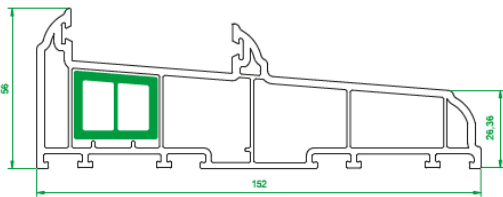

4001
Outer Frame

4002
Small Sash

4003
Medium Sash

4005
150mm Cill

4006
185mm Cill

4007
225mm Cill

4008
24mm Ovolo Co Ex
Glazing Bead

4009
24mm Square Co Ex
Glazing Bead

4010
Interlock

4012
Sash Stop

4013
Sash Stop with upstand

4101
Astragal Bar

4120
20mm Add On

4401
Thermal Insert
For 4001 Outer Frame

4402
Thermal Insert
For 4003 Medium Sash

4403
Thermal Insert
For 4002 Small Sash