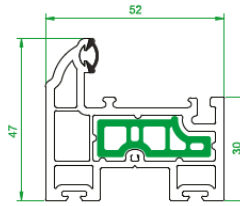

4001
Outer Frame

4002
Small Sash

4003
Medium Sash

4005
150mm Cill

4006
185mm Cill

4007
225mm Cill

4008
24mm Ovolo Co Ex
Glazing Bead

4009
24mm Square Co Ex
Glazing Bead

4010
Interlock

4012
Sash Stop

4013
Sash Stop with upstand

4101
Astragal Bar

4120
20mm Add On

4401
Thermal Insert
For 4001 Outer Frame

4402
Thermal Insert
For 4003 Medium Sash

4403
Thermal Insert
For 4002 Small Sash