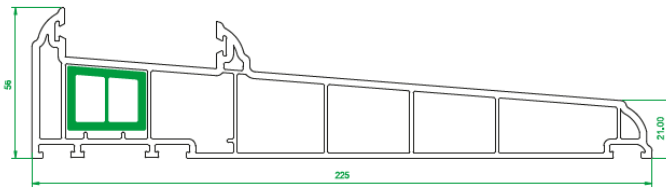

4001
Outer Frame

4002
Small Sash

4003
Medium Sash

4005
150mm Cill

4006
185mm Cill

4007
225mm Cill

4008
24mm Ovolo Co Ex
Glazing Bead

4009
24mm Square Co Ex
Glazing Bead

4010
Interlock

4012
Sash Stop

4013
Sash Stop with upstand

4101
Astragal Bar

4120
20mm Add On

4401
Thermal Insert
For 4001 Outer Frame

4402
Thermal Insert
For 4003 Medium Sash

4403
Thermal Insert
For 4002 Small Sash