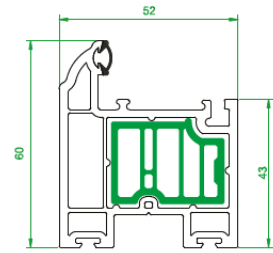

4001
Outer Frame

4002
Small Sash

4003
Medium Sash

4005
150mm Cill

4006
185mm Cill

4007
225mm Cill

4008
24mm Ovolo Co Ex
Glazing Bead

4009
24mm Square Co Ex
Glazing Bead

4010
Interlock

4012
Sash Stop

4013
Sash Stop with upstand

4101
Astragal Bar

4120
20mm Add On

4401
Thermal Insert
For 4001 Outer Frame

4402
Thermal Insert
For 4003 Medium Sash

4403
Thermal Insert
For 4002 Small Sash