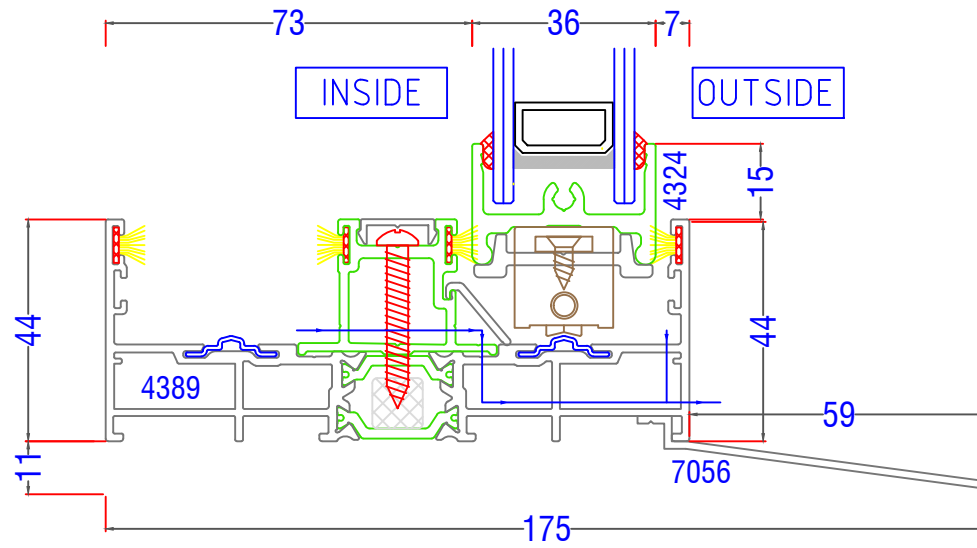

InfiniGLIDE3 - Typical Sections

Duo Frame - 60mm Cill Nose