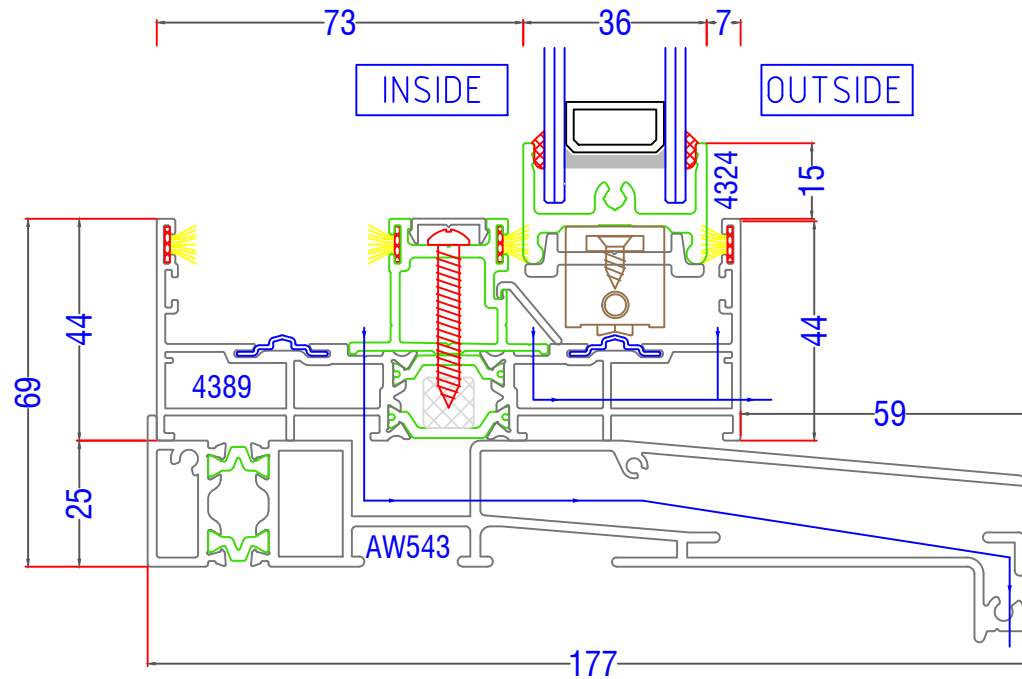

# InfiniGLIDE3 - Typical Sections

Duo Frame - 177mm