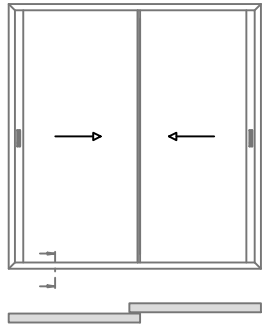

# InfiniGLIDE3 - Typical Sections

Duo Frame - 177mm