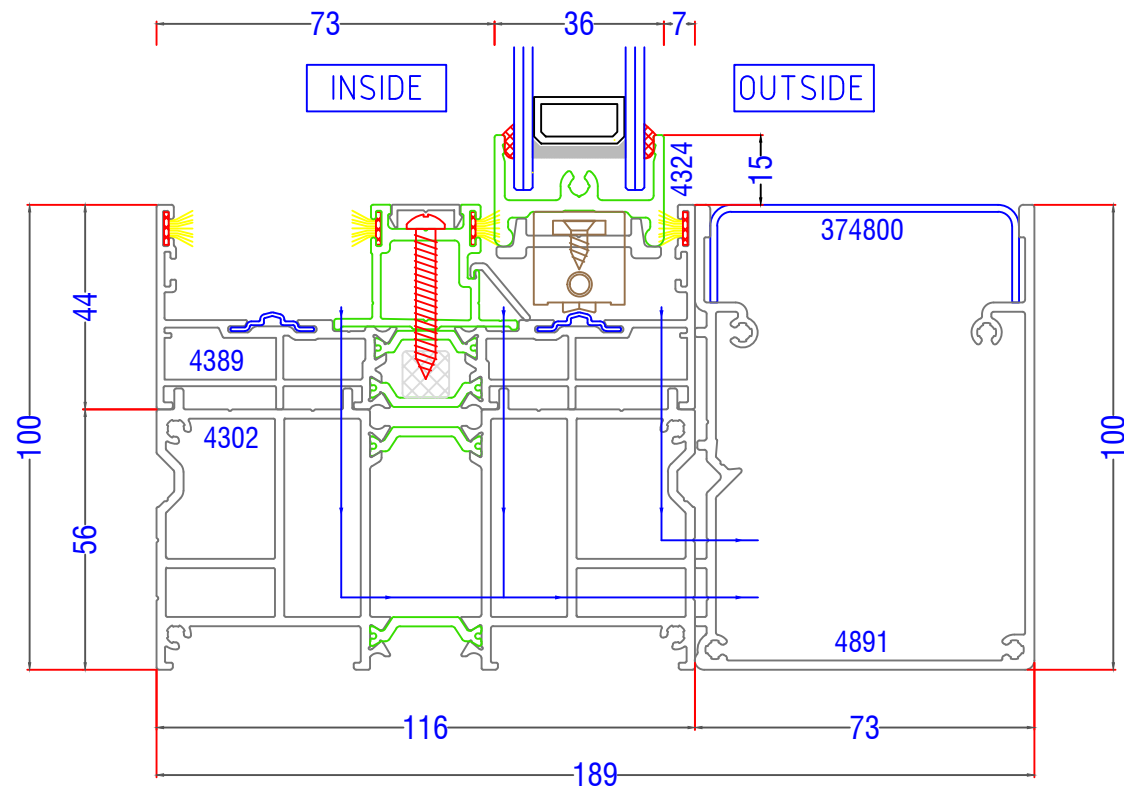

InfiniGLIDE3 - Typical Sections

Duo Frame - Drainage Base + Gutter