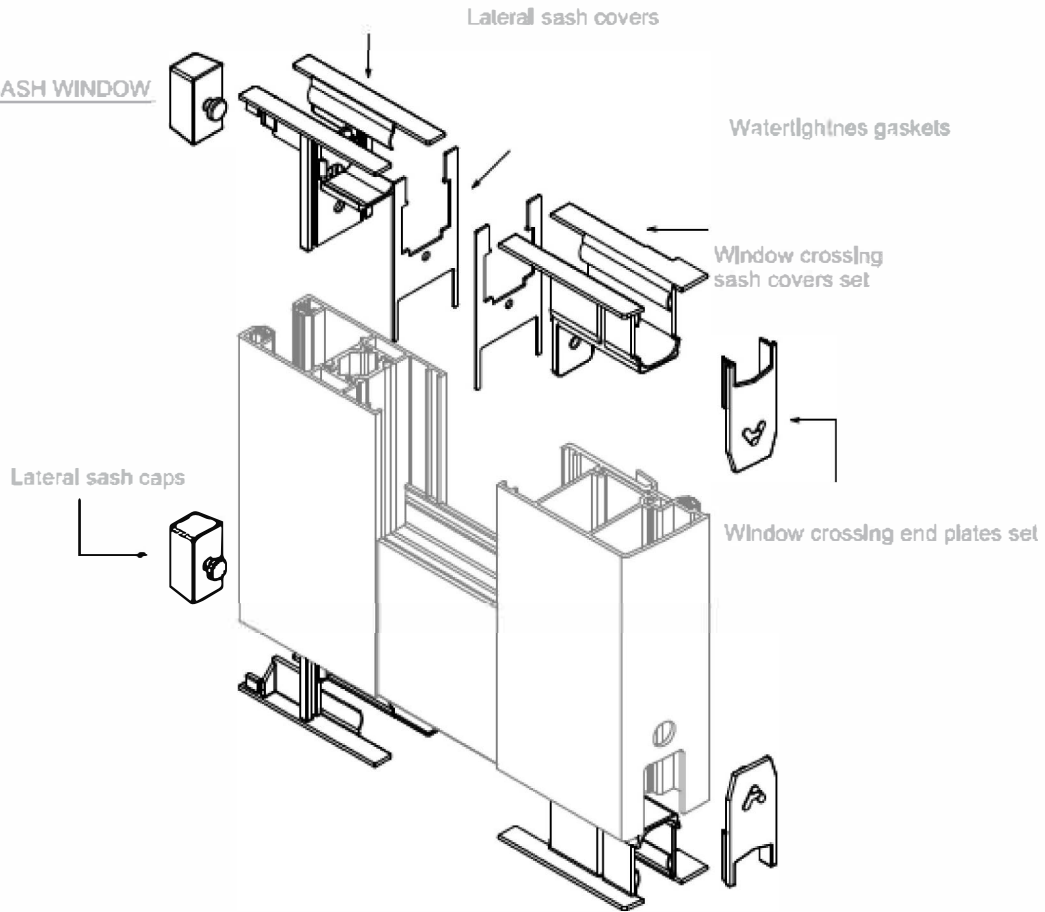

COVER KITS 1 SASH WINDOW
(REF. 264255)

1 SASH BALCONY
COVERS KIT (REF.
264256)